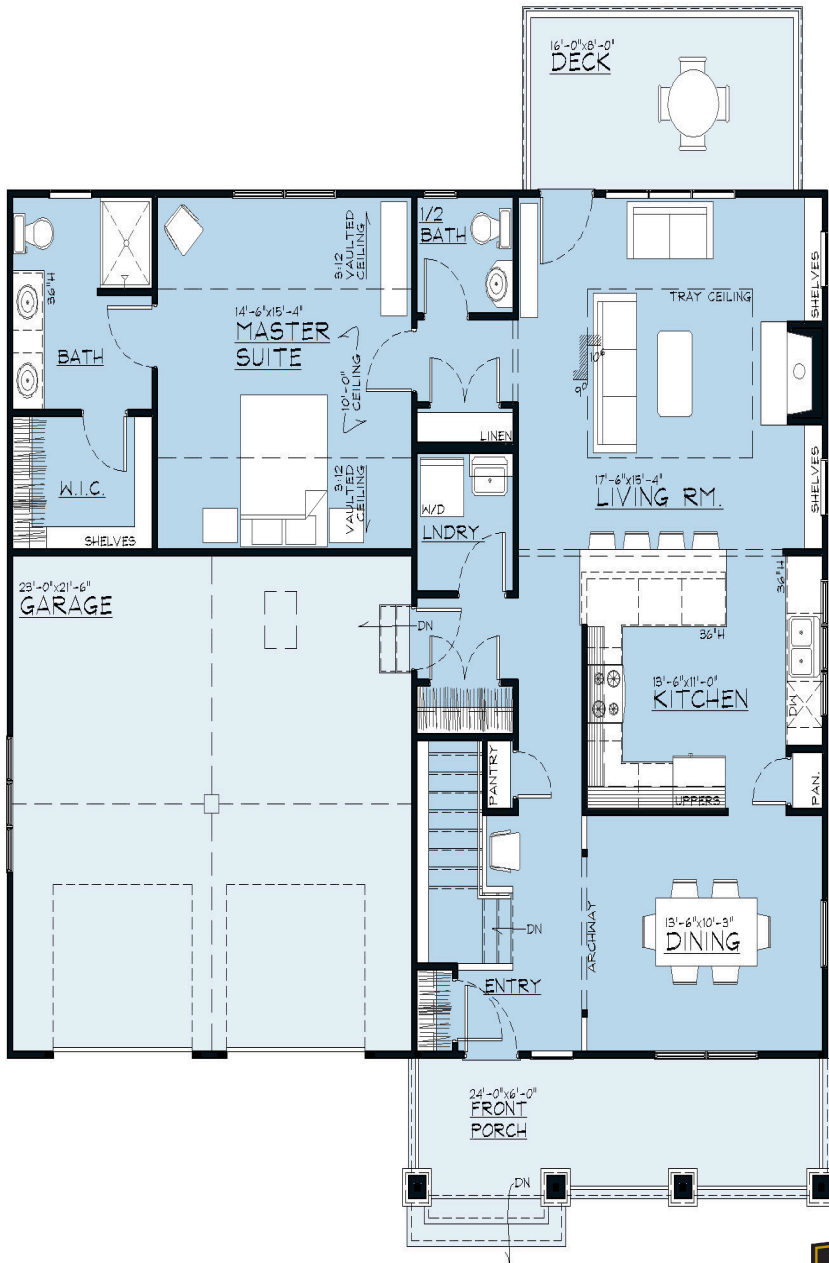

PARKVIEW SOUTH

THE BIRCHWOOD

Finished Square Footage
 Main Level: 1,285
 Lower Level: 883

Floor plans and artistic renderings are for visualization purposes and may not accurately depict actual homes when built. Morgan Farms Building Company reserves the right to modify plans, specifications, features and prices without notice. Some features may only be available at additional cost. Square footages are approximate and subject to change without notice.