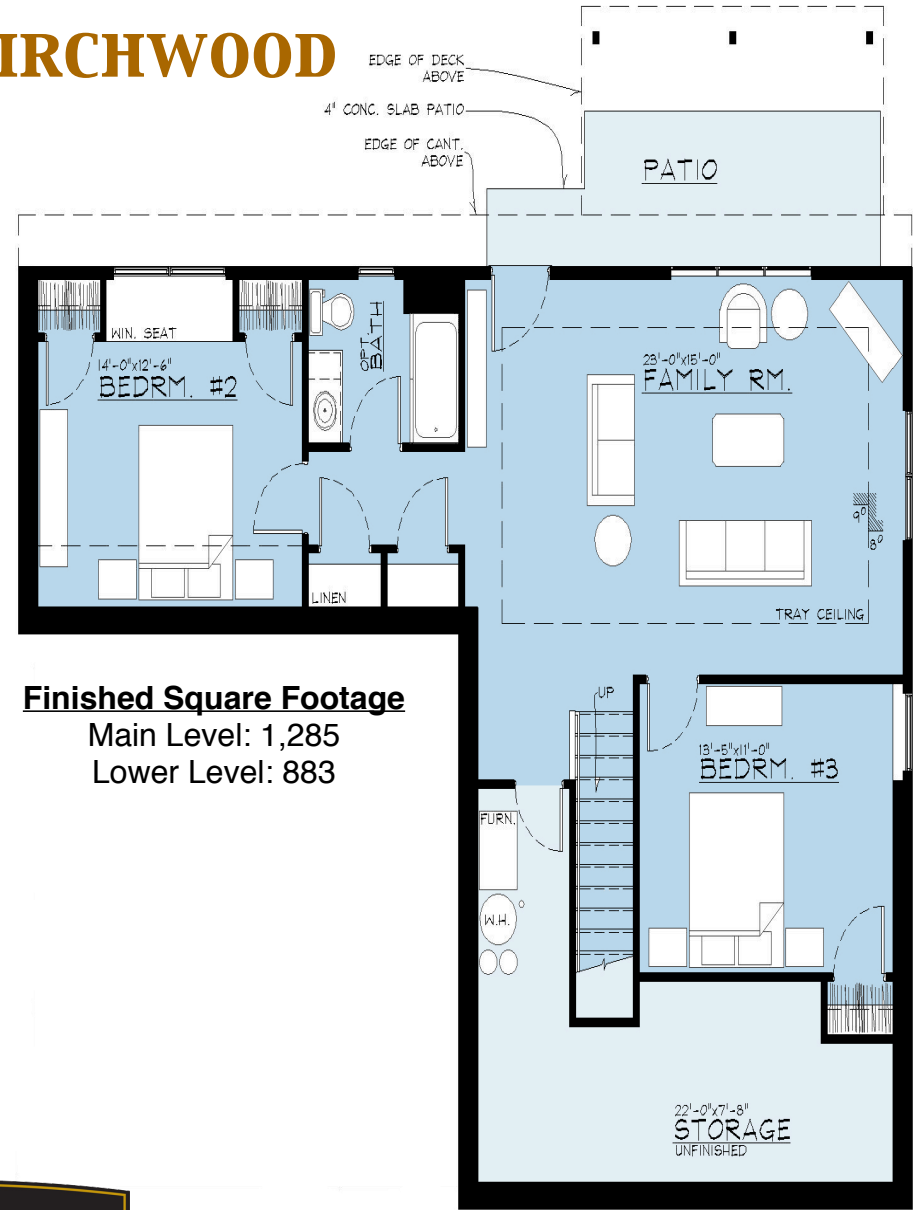

PARKVIEW SOUTH

THE BIRCHWOOD

Finished Square Footage
 Main Level: 1,285
 Lower Level: 883

Floor plans and artistic renderings are for visualization purposes and may not accurately depict actual homes when built. Morgan Farms Building Company reserves the right to modify plans, specifications, features and prices without notice. Some features may only be available at additional cost. Square footages are approximate and subject to change without notice.